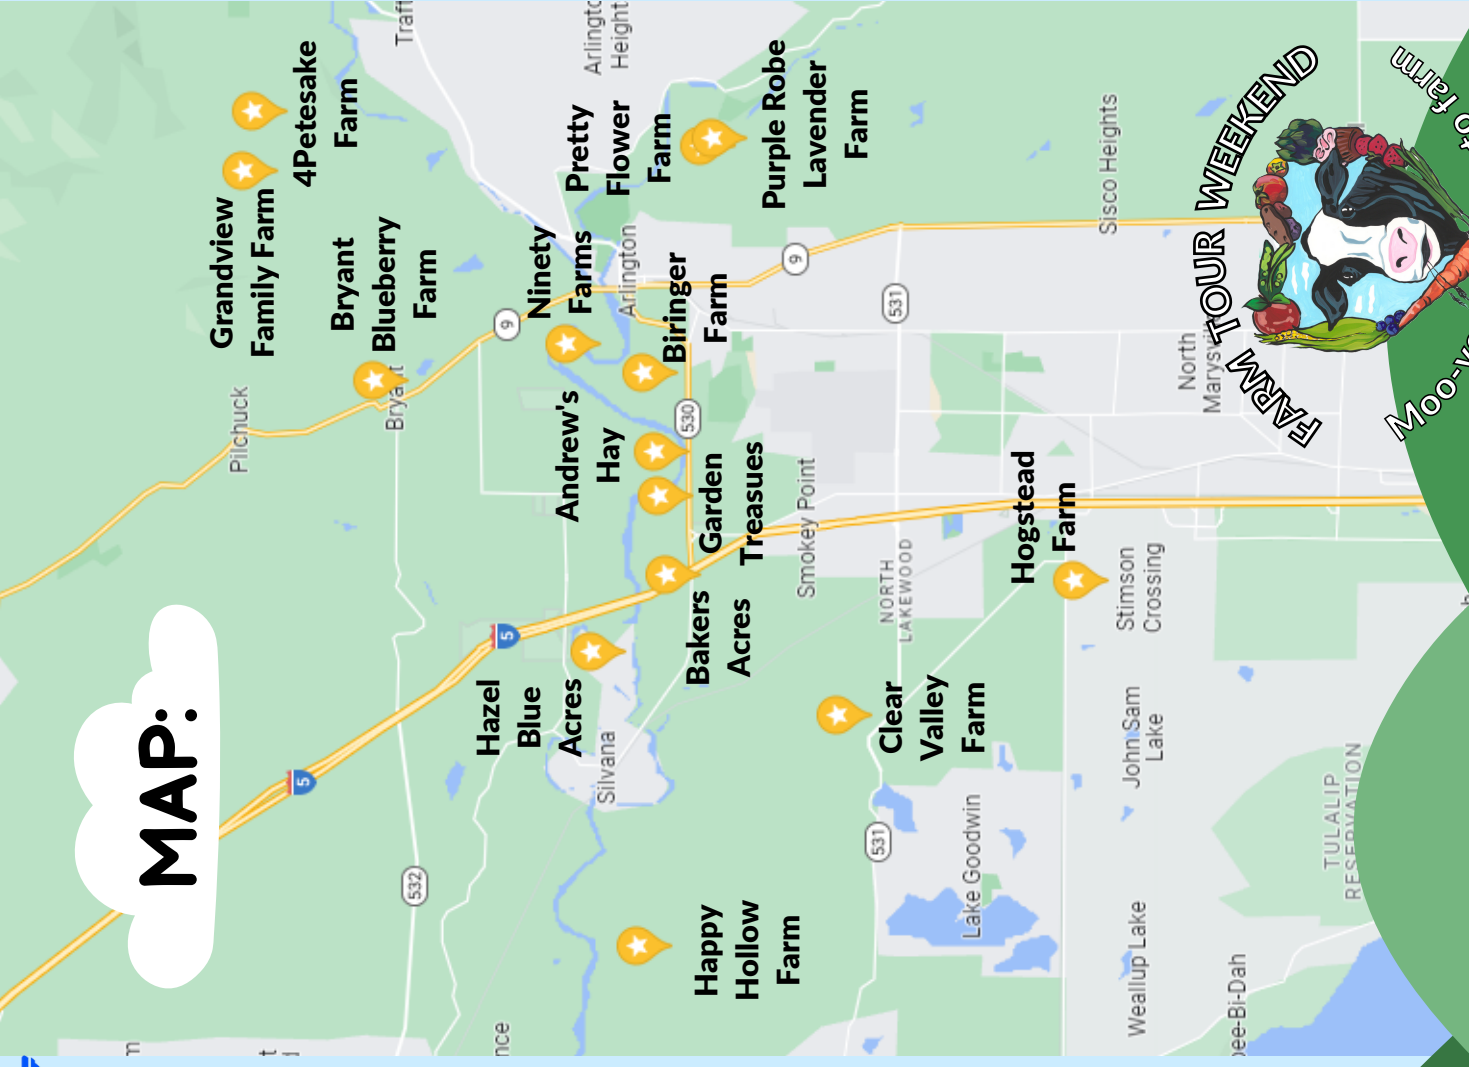

# WEEKEND

- Kids Activities -
- Fun Run -
- Local Food -
- Community -
- Farm Events -

## MAP:

# AUGUST 11, 12, 13, 14

## FARM TOUR WEEKEND

Moo-ve from farm to farm